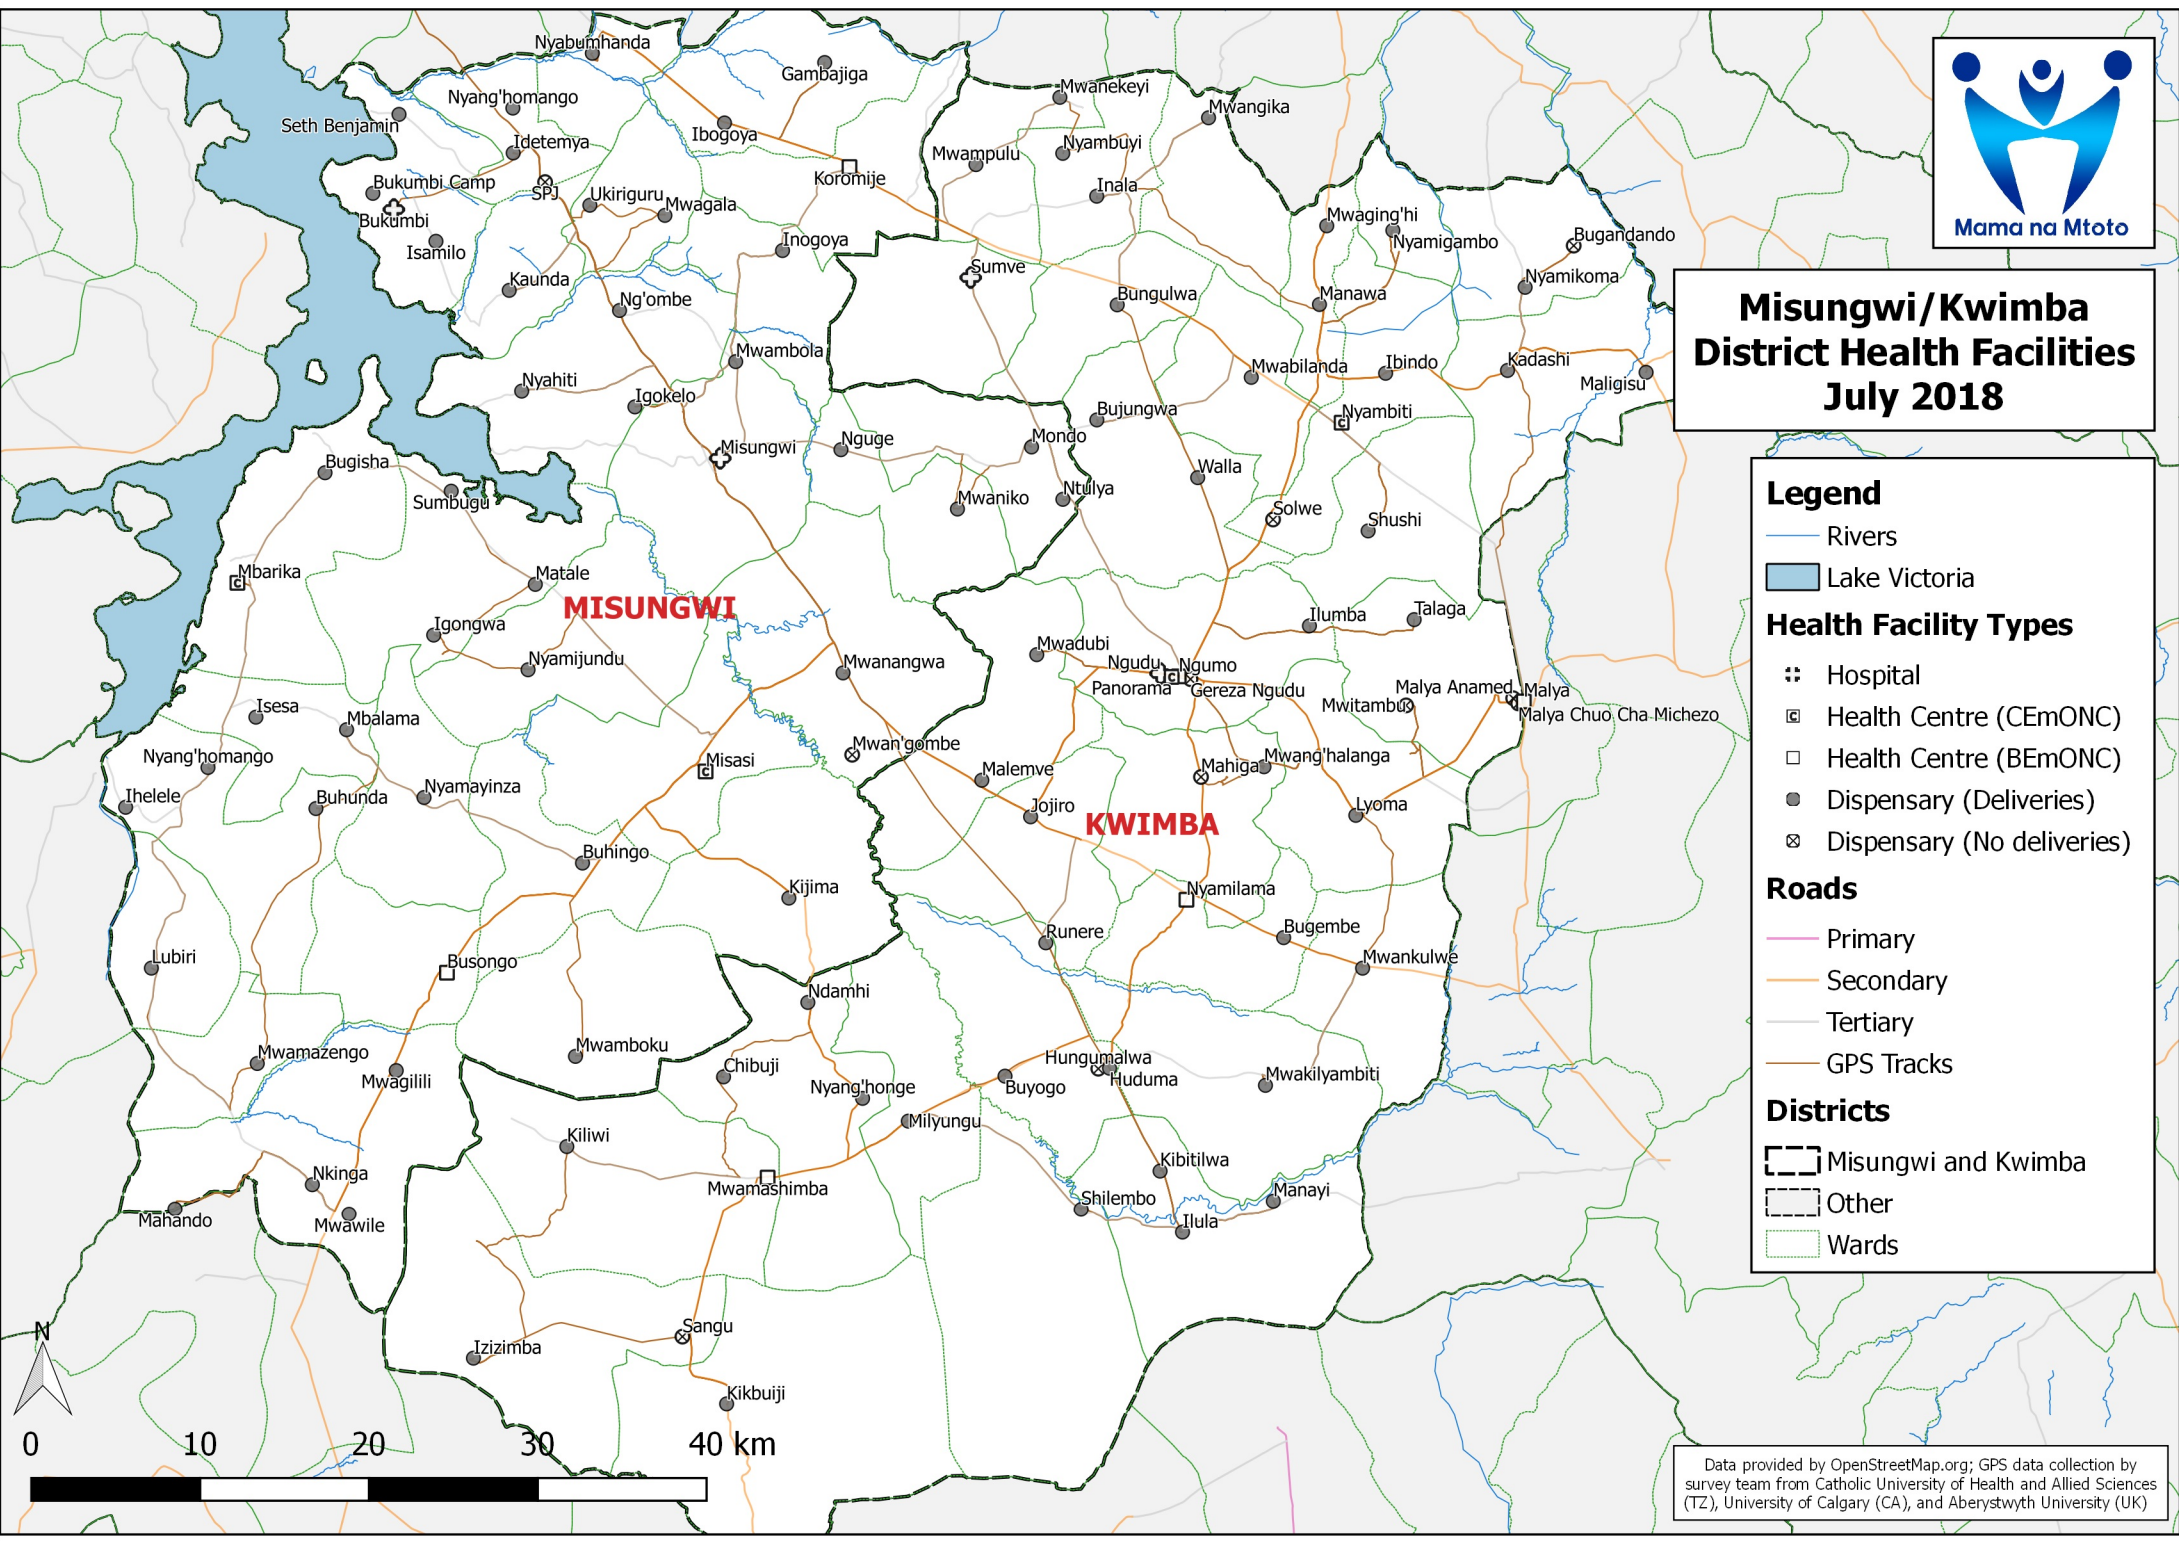

Misungwi/Kwimba District Health Facilities July 2018

Legend

- Rivers
- Lake Victoria
- Health Facility Types**
 - Hospital
 - Health Centre (CEmONC)
 - Health Centre (BEmONC)
 - Dispensary (Deliveries)
 - Dispensary (No deliveries)
- Roads**
 - Primary
 - Secondary
 - Tertiary
 - GPS Tracks
- Districts**
 - Misungwi and Kwimba
 - Other
 - Wards

Data provided by OpenStreetMap.org; GPS data collection by survey team from Catholic University of Health and Allied Sciences (TZ), University of Calgary (CA), and Aberystwyth University (UK)